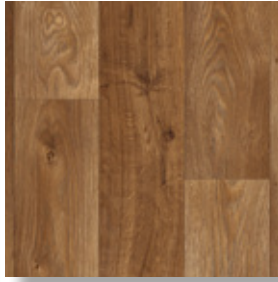

# Wonderwood

total gauge 110  
wearlayer thickness 14 Mils  
wearlayer finish Super Guard urethane  
width 13'2"

Cadiz 842

Aspin 843

Boston 841

Boston 847

Burgos 748

Okapi 731