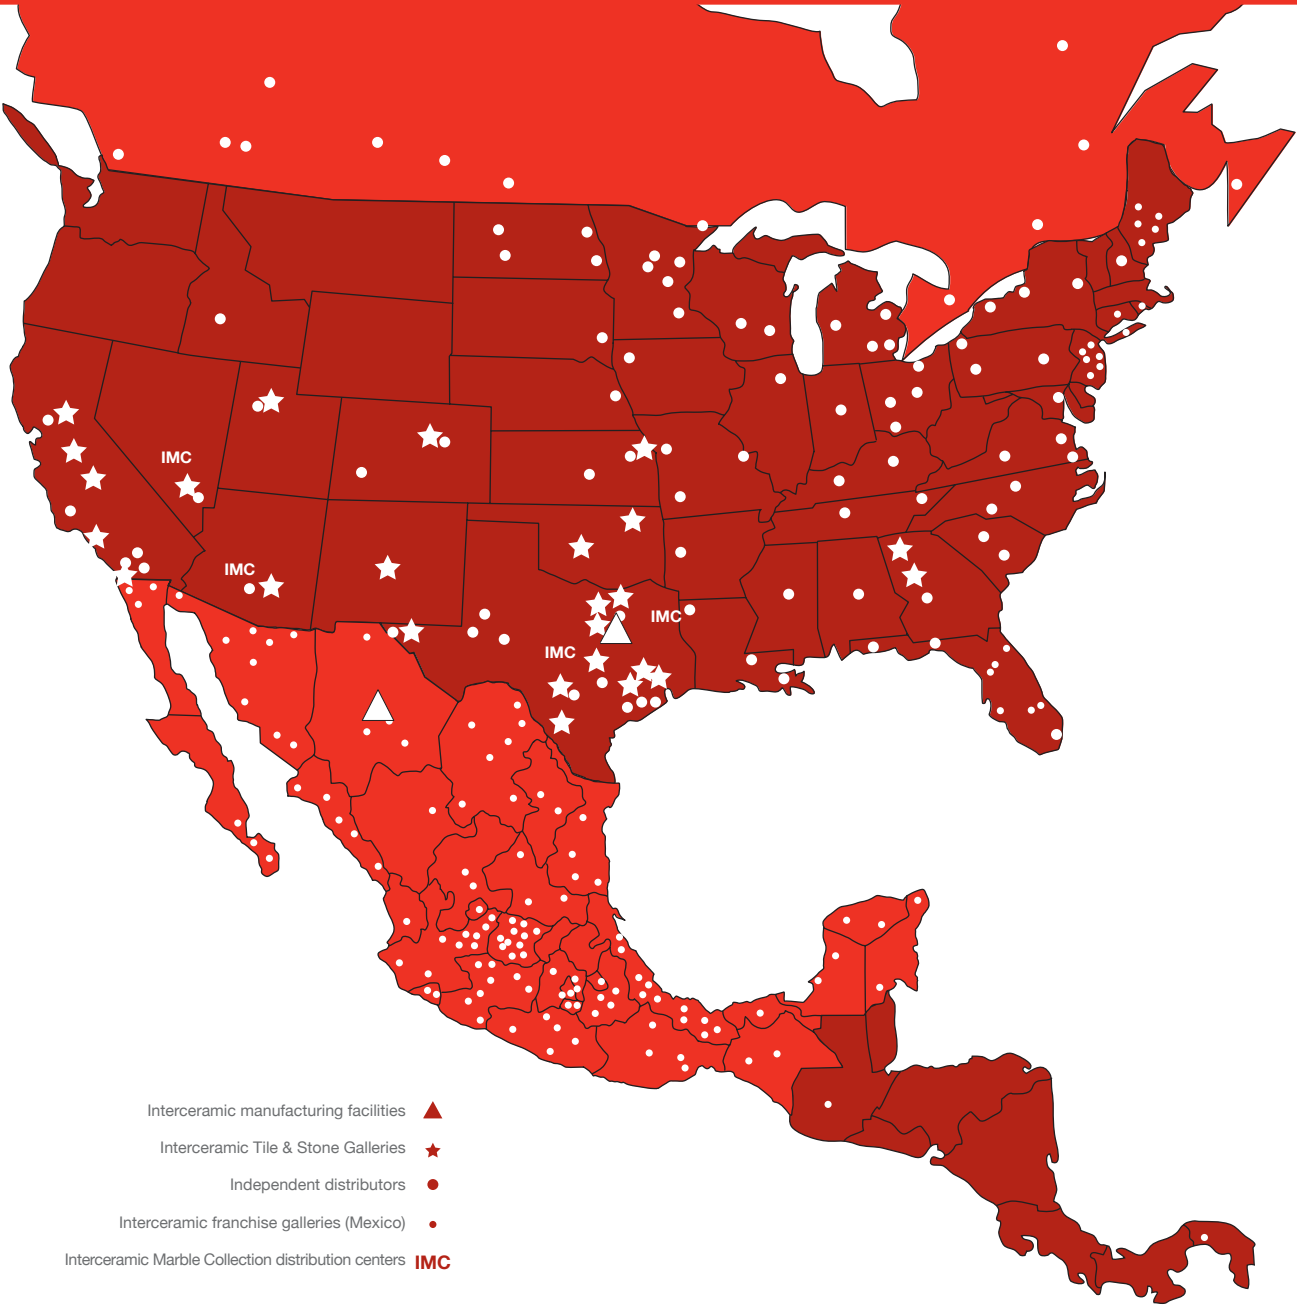

Our Company

Presses at CUU manufacturing facility