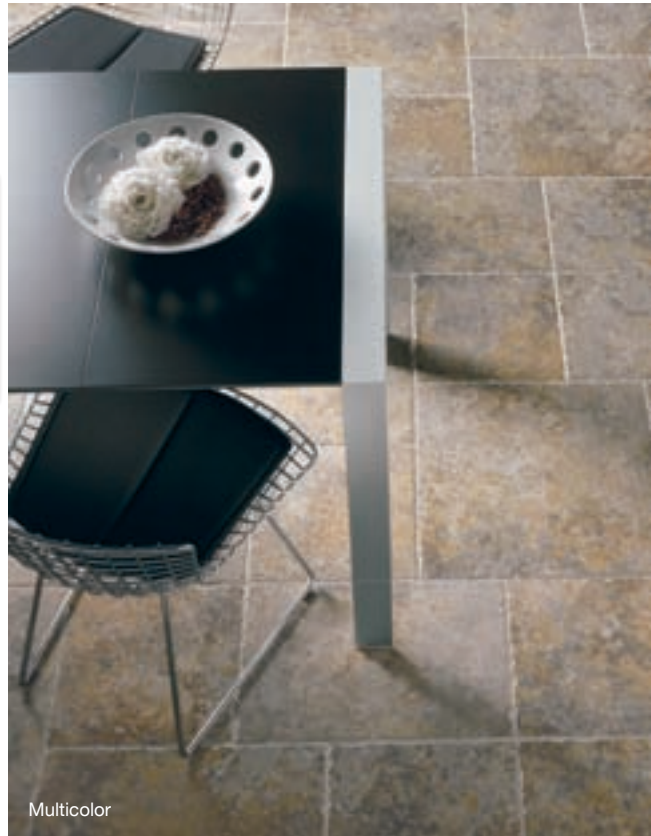

3" x 6½"

Autumn Rust

Desert Sand

Harvest Sunset

Multicolor

Multicolor