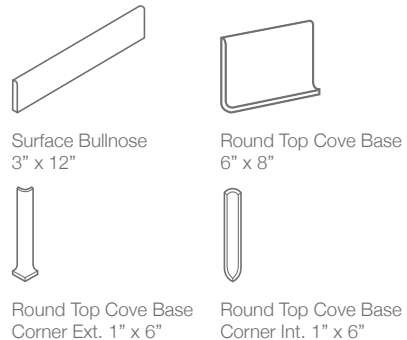

large format trim

*Available by special order only. Please allow at least 16 weeks for all special order products. All colors may not be available in all sizes or trims. Please refer to your price list for detailed color/size/trim availability listings. Photo reproductions may not match the exact color of tile.