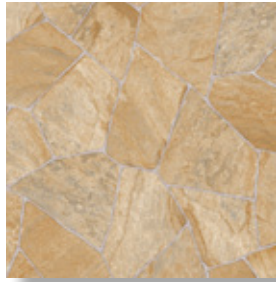

Majestic

PRODUCT INFORMATION

total gauge 130
wearlayer thickness 15 Mils  masterguard
wearlayer finish Masterguard
width 13'2"

Jaipur 563

Galerie 598

Nero 537

Sahara 535

Chatel 534