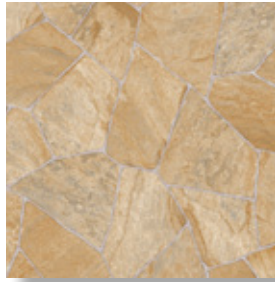

Majestic

PRODUCT INFORMATION

total gauge 130
wearlayer thickness 15 Mils  masterguard
wearlayer finish Masterguard
width 13'2"

Jaipur 563

Galerie 598

Nero 537

Sahara 535

Chatel 534