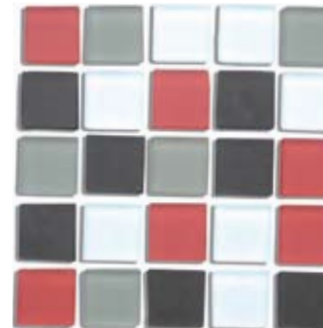

T502F- Fusion