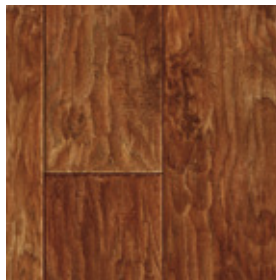

Craftmark

PRODUCT INFORMATION

total gauge 115
wearlayer thickness 15 Mils masterguard
wearlayer finish Masterguard
width 13'2"

Kodiak 49